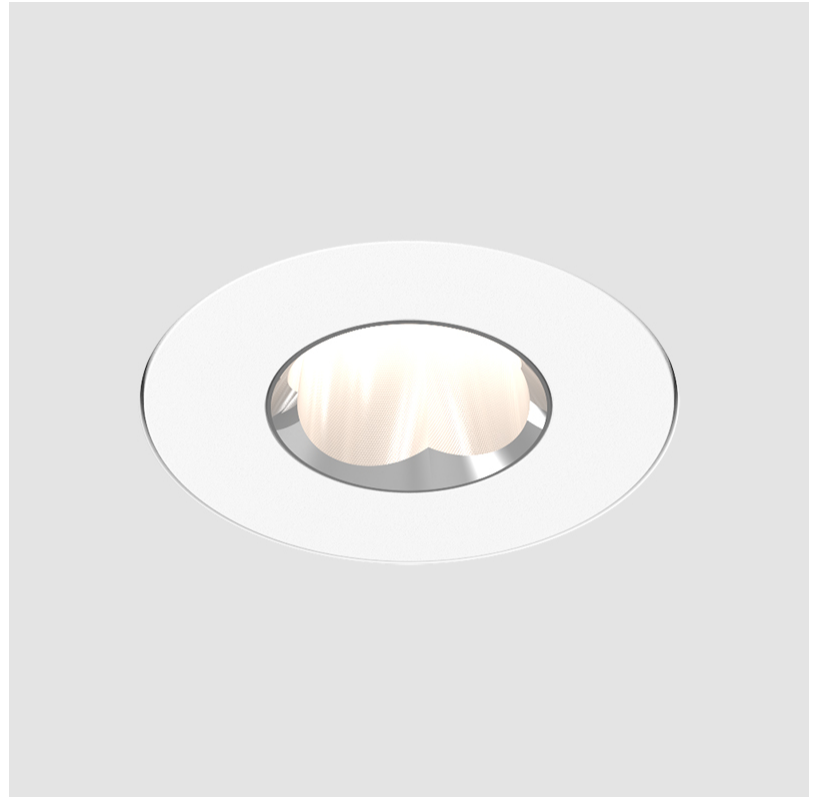

Series: Oiko Pro
Subseries: Oiko Pro Round
Brand: Prolicht
Division: Architectural
Mounting Type: Trimless
Mounting Location: Ceiling
Subcategory: Downlight

PHYSICAL

Shape: Round
Diameter (mm): 75
Diameter (in): 2 15/16
Height (mm): 51
Height (in): 2
Ceiling Thickness (mm): 10 / 12.5 / 15 / 25
Ceiling Thickness (in): 3/8 or 1/2 or 9/16 or 1
Min. Recessing Depth (mm): 60
Min. Recessing Depth (in): 2 3/8
Light Distribution: Direct
Diffuser: Lens Pack - Spread Lens / Linear Spread Lens / Honeycomb Louver
Fixture Finish: SSR / BKV / CWI / CRY / HAB / UFT / ITA / RUA / FTG / MYG / LOD / PUS / FRO / FUP / KIA / POP / BLS / SPG / MEY / GOH / GUM / CHC / COM / ABZ / JAG / OBR / MOS / ROR
Fixture Material: Aluminum Die Cast
Cut-out Measurements: 68mm / 2 11/16" Diameter

ELECTRICAL

Lamp Type: LED (Zhaga Standard)
Input Wattage (W): 15
Total Output Wattage (W): 13.6
Dimming: Tri-Mode (Non-Dimming and Phase Dimming (120Vac only) and 0-10V Dimming)
Driver Included: No
Driver Location: Recessed Housing
Driver Type: Constant Current - Universal
Driver Class: Class 2
Input Voltage (V): 120 - 277
Constant Current (MA): 350

LED

Color Temperature (°K): 2700 / 3000 / 3500 / 4000
Max. Delivered Lumen (lm): 1375 / 1462 / 1531 / 1545
Nominal Lumen (lm): 1566 / 1665 / 1743 / 1759
CRI: >90 CRI
Lamp Life (hrs): 50000

OPTICAL

Reflector°: 50
Adjustability: Fixed

RATINGS AND CERTIFICATIONS

Certified By: Certified for North American Standards
IP rating: IP20