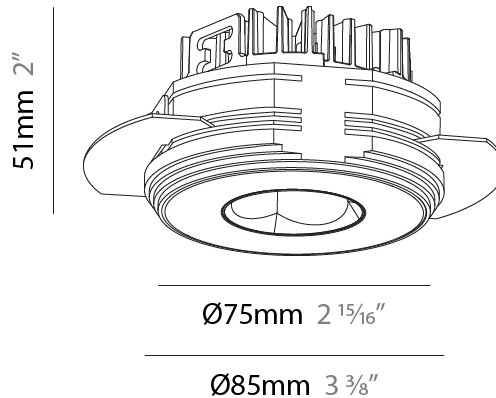

Series: Oiko Pro
Subseries: Oiko Pro Round
Brand: Prolicht
Division: Architectural
Mounting Type: Trimless
Mounting Location: Ceiling
Subcategory: Downlight

PHYSICAL

Shape: Round
Diameter (mm): 75
Diameter (in): 2 15/16
Height (mm): 51
Height (in): 2
Ceiling Thickness (mm): 10 / 12.5 / 15 / 25
Ceiling Thickness (in): 3/8 or 1/2 or 9/16 or 1
Min. Recessing Depth (mm): 60
Min. Recessing Depth (in): 2 3/8
Light Distribution: Direct
Diffuser: Lens Pack - Spread Lens / Linear Spread Lens / Honeycomb Louver
Fixture Finish: SSR / BKV / CWI / CRY / HAB / UFT / ITA / RUA / FTG / MYG / LOD / PUS / FRO / FUP / KIA / POP / BLS / SPG / MEY / GOH / GUM / CHC / COM / ABZ / JAG / OBR / MOS / ROR
Fixture Material: Aluminum Die Cast
Cut-out Measurements: 68mm / 2 11/16" Diameter

ELECTRICAL

Lamp Type: LED (Zhaga Standard)
Input Wattage (W): 15
Total Output Wattage (W): 13.6
Dimming: Tri-Mode (Non-Dimming and Phase Dimming (120Vac only) and 0-10V Dimming)
Driver Included: No
Driver Location: Recessed Housing
Driver Type: Constant Current - Universal
Driver Class: Class 2
Input Voltage (V): 120 - 277
Constant Current (MA): 350

LED

Color Temperature (°K): 2700 / 3000 / 3500 / 4000
Max. Delivered Lumen (lm): 1375 / 1462 / 1531 / 1545
Nominal Lumen (lm): 1566 / 1665 / 1743 / 1759
CRI: >90 CRI
Lamp Life (hrs): 50000

OPTICAL

Reflector°: 50
Adjustability: Fixed

RATINGS AND CERTIFICATIONS

Certified By: Certified for North American Standards
IP rating: IP20