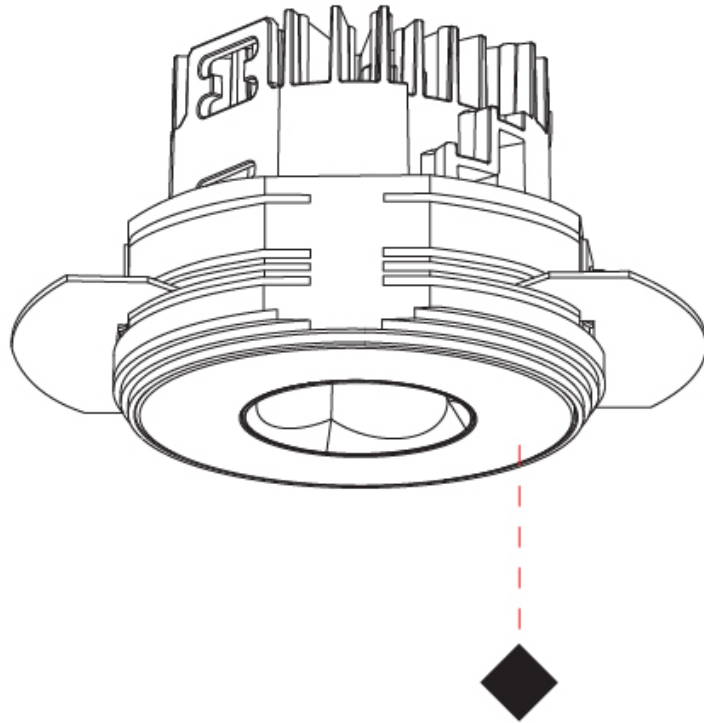

OIKO PRO ROUND TRIMLESS

A35877-

PROJECT	_____
TYPE	_____
SPECIFIER	_____
QUANTITY	_____
DATE	_____