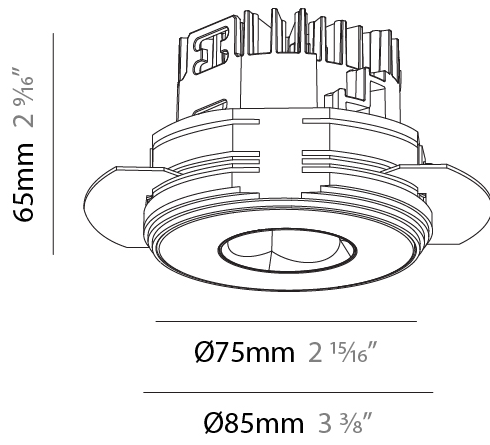

Series: Oiko Pro
Subseries: Oiko Pro Round
Brand: Prolicht
Division: Architectural
Mounting Type: Trimless
Mounting Location: Ceiling
Subcategory: Downlight

PHYSICAL

Shape: Round
Diameter (mm): 75
Diameter (in): 2 15/16
Height (mm): 65
Height (in): 2 9/16
Ceiling Thickness (mm): 10 / 12.5 / 15 / 25
Ceiling Thickness (in): 3/8 or 1/2 or 9/16 or 1
Min. Recessing Depth (mm): 70
Min. Recessing Depth (in): 2 3/4
Light Distribution: Direct
Diffuser: Lens Pack - Spread Lens / Linear Spread Lens / Honeycomb Louver
Fixture Finish: SSR / BKV / CWI / CRY / HAB / UFT / ITA / RUA / FTG / MYG / LOD / PUS / FRO / FUP / KIA / POP / BLS / SPG / MEY / GOH / GUM / CHC / COM / ABZ / JAG / OBR / MOS / ROR
Fixture Material: Aluminum Die Cast
Cut-out Measurements: 68mm / 2 11/16" Diameter

ELECTRICAL

Lamp Type: LED (Zhaga Standard)
Input Wattage (W): 15
Total Output Wattage (W): 13.6
Dimming: Tri-Mode (Non-Dimming and Phase Dimming (120Vac only) and 0-10V Dimming)
Driver Included: No
Driver Location: Recessed Housing
Driver Type: Constant Current - Universal
Driver Class: Class 2
Input Voltage (V): 120 - 277
Constant Current (MA): 350

LED

Color Temperature (°K): 2700 / 3000 / 3500 / 4000
Max. Delivered Lumen (lm): 1295 / 1377 / 1442 / 1455
Nominal Lumen (lm): 1566 / 1665 / 1743 / 1759
CRI: >90 CRI
Lamp Life (hrs): 50000

OPTICAL

Reflector°: 34
Adjustability: Fixed

RATINGS AND CERTIFICATIONS

Certified By: Certified for North American Standards
IP rating: IP20