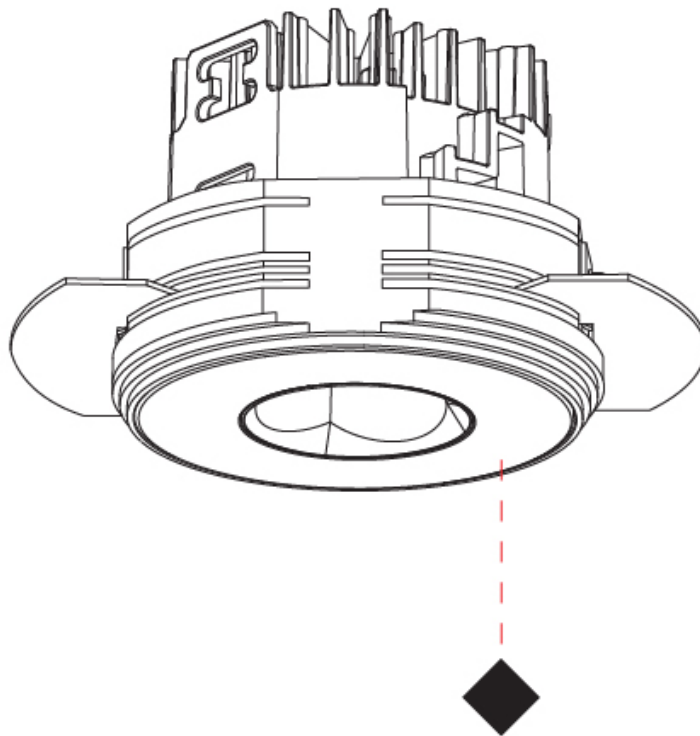

OIKO PRO ROUND TRIMLESS

A35878-

PROJECT _____

TYPE _____

SPECIFIER _____

QUANTITY _____

DATE _____

A