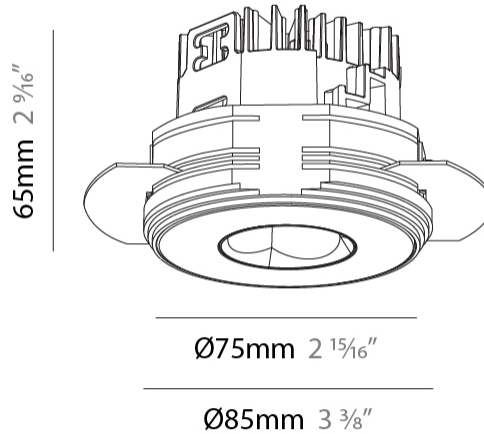

Series: Oiko Pro
Subseries: Oiko Pro Round
Brand: Prolicht
Division: Architectural
Mounting Type: Trimless
Mounting Location: Ceiling
Subcategory: Downlight

PHYSICAL

Shape: Round
Diameter (mm): 75
Diameter (in): 2 15/16
Height (mm): 65
Height (in): 2 9/16
Ceiling Thickness (mm): 10 / 12.5 / 15 / 25
Ceiling Thickness (in): 3/8 or 1/2 or 9/16 or 1
Min. Recessing Depth (mm): 70
Min. Recessing Depth (in): 2 3/4
Light Distribution: Direct
Diffuser: Lens Pack - Spread Lens / Linear Spread Lens / Honeycomb Louver
Fixture Finish: SSR / BKV / CWI / CRY / HAB / UFT / ITA / RUA / FTG / MYG / LOD / PUS / FRO / FUP / KIA / POP / BLS / SPG / MEY / GOH / GUM / CHC / COM / ABZ / JAG / OBR / MOS / ROR
Fixture Material: Aluminum Die Cast
Cut-out Measurements: 68mm / 2 11/16" Diameter

ELECTRICAL

Lamp Type: LED (Zhaga Standard)
Input Wattage (W): 16
Total Output Wattage (W): 14.6
Dimming: Tri-Mode (Non-Dimming and Phase Dimming (120Vac only) and 0-10V Dimming)
Driver Included: No
Driver Location: Recessed Housing
Driver Type: Constant Current - Universal
Driver Class: Class 2
Input Voltage (V): 120 - 277
Constant Current (MA): 350

LED

Color Temperature (°K): 2700 / 3000 / 3500 / 4000
Max. Delivered Lumen (lm): 1067 / 1150 / 1217 / 1220
Nominal Lumen (lm): 1393 / 1501 / 1589 / 1592
CRI: >90 CRI
Lamp Life (hrs): 50000

OPTICAL

Reflector°: 14
Adjustability: Fixed

RATINGS AND CERTIFICATIONS

Certified By: Certified for North American Standards
IP rating: IP20