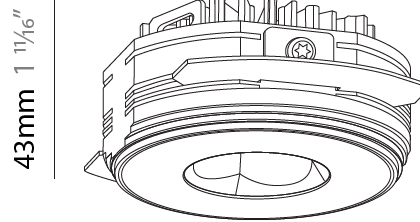

PHYSICAL

Shape: Round
Diameter (mm): 75
Diameter (in): 2 ¹⁵/₁₆
Height (mm): 43
Height (in): 1 ¹¹/₁₆
Ceiling Thickness (mm): 10 / 12.5 / 15 / 25
Ceiling Thickness (in): 3/8 or 1/2 or 9/16 or 1
Min. Recessing Depth (mm): 50
Min. Recessing Depth (in): 1 ¹⁵/₁₆
Light Distribution: Direct
Diffuser: Lens Pack - Spread Lens / Linear Spread Lens / Honeycomb Louver
Fixture Finish: SSR / BKV / CWI / CRY / HAB / UFT / ITA / RUA / FTG / MYG / LOD / PUS / FRO / FUP / KIA / POP / BLS / SPG / MEY / GOH / GUM / CHC / COM / ABZ / JAG / OBR / MOS / ROR
Fixture Material: Aluminum Die Cast
Cut-out Measurements: 86mm / 2 11/16" Diameter

ELECTRICAL

Lamp Type: LED (Zhaga Standard)
Input Wattage (W): 15
Total Output Wattage (W): 13.6
Dimming: Tri-Mode (Non-Dimming and Phase Dimming (120Vac only) and 0-10V Dimming)
Driver Included: No
Driver Location: Recessed Housing
Driver Type: Constant Current - Universal
Driver Class: Class 2
Input Voltage (V): 120 - 277
Constant Current (MA): 350

LED

Color Temperature (°K): 2700 / 3000 / 3500 / 4000
Max. Delivered Lumen (lm): 1464 / 1556 / 1630 / 1645
Nominal Lumen (lm): 1566 / 1665 / 1743 / 1759
CRI: >90 CRI
Lamp Life (hrs): 50000

OPTICAL

Reflector°: 60
Adjustability: Fixed

RATINGS AND CERTIFICATIONS

Certified By: Certified for North American Standards
IP rating: IP20

43mm 1 ¹¹/₁₆"

Ø75mm 2 ¹⁵/₁₆"

Ø85mm 3 ³/₈"