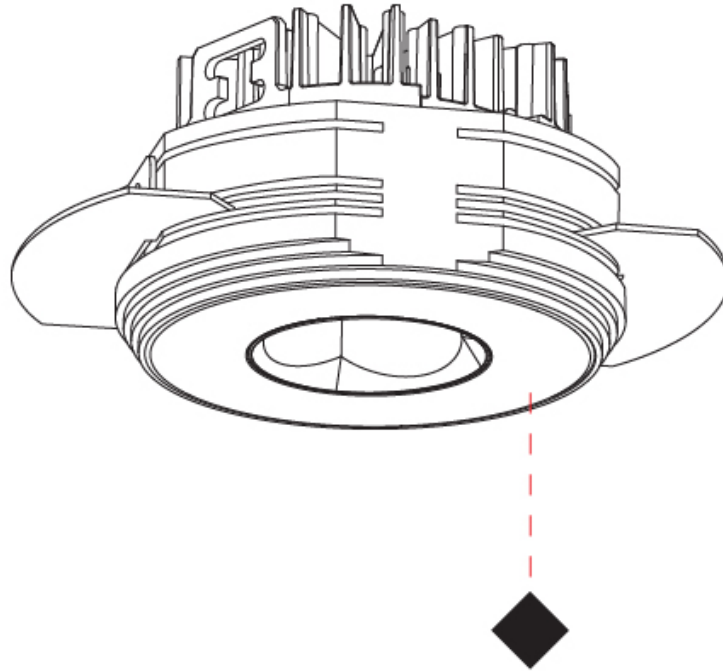

OIKO PRO ROUND TRIMLESS

A35879-

PROJECT	_____
TYPE	_____
SPECIFIER	_____
QUANTITY	_____
DATE	_____