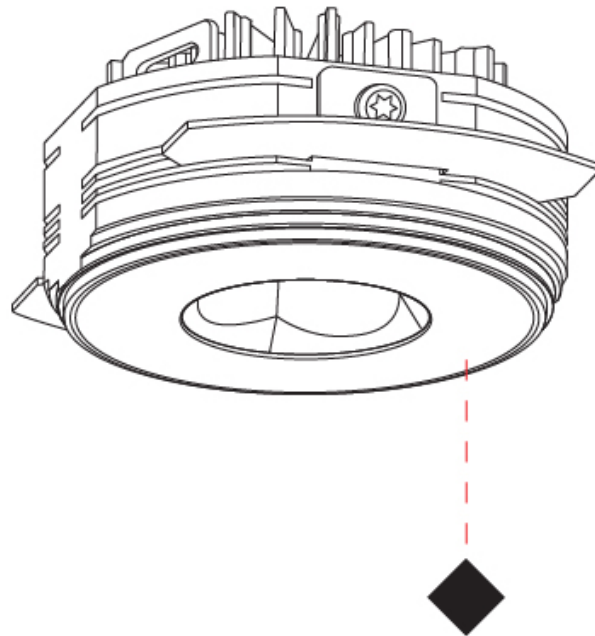

OIKO PRO ROUND TRIMLESS

A35880-

PROJECT

TYPE

SPECIFIER

QUANTITY

DATE

A